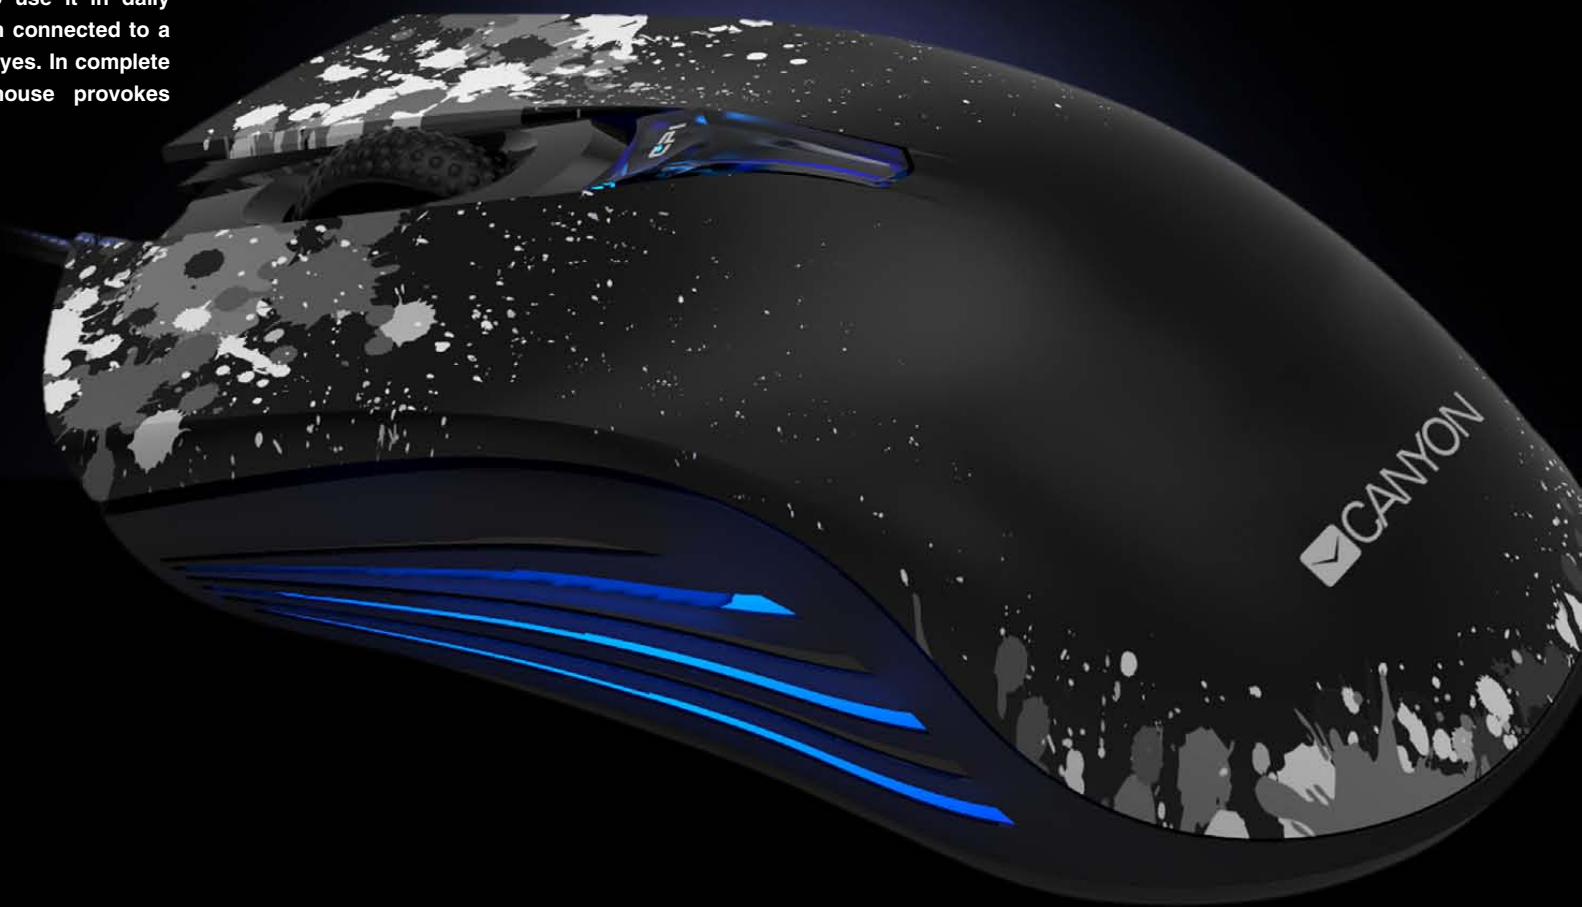

BRIGHT DESIGN

The top cover of the device is covered with wearproof materials by special technology «wire print». Stylish LED elements, turn your device into a real spacecraft of the future.

FIRM DESIGN